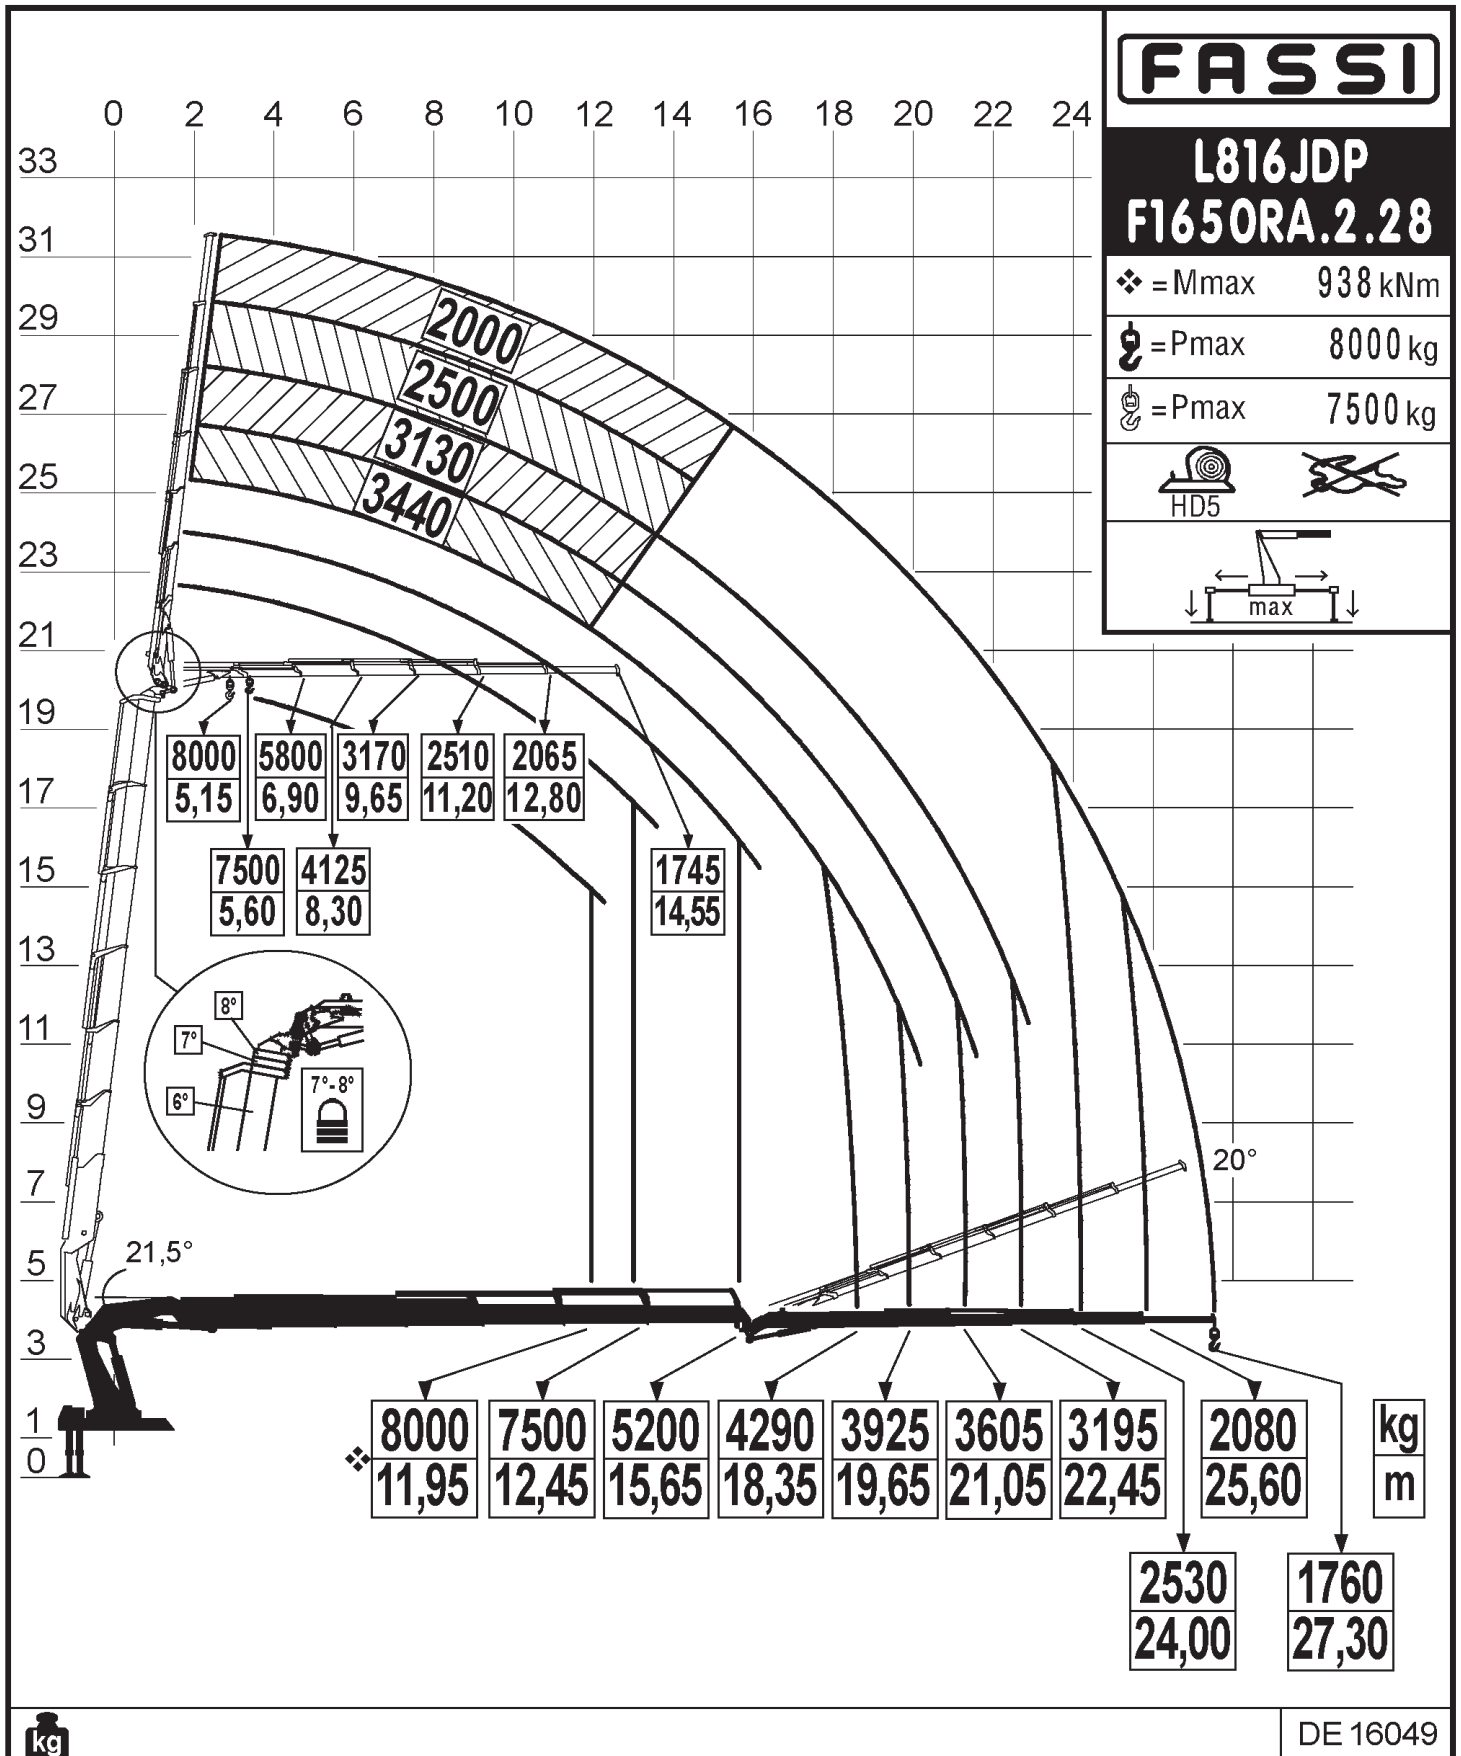

Via Roma, 110
14021 Albino (BG)
Tel.: +39 035 776400
Fax: +39 035 755020
www.fassi.com
fassi@fassi.com

LOAD DIAGRAM HYDRAULIC EXTENSIONS WITH LIFTING MOMENT LIMITING DEVICE